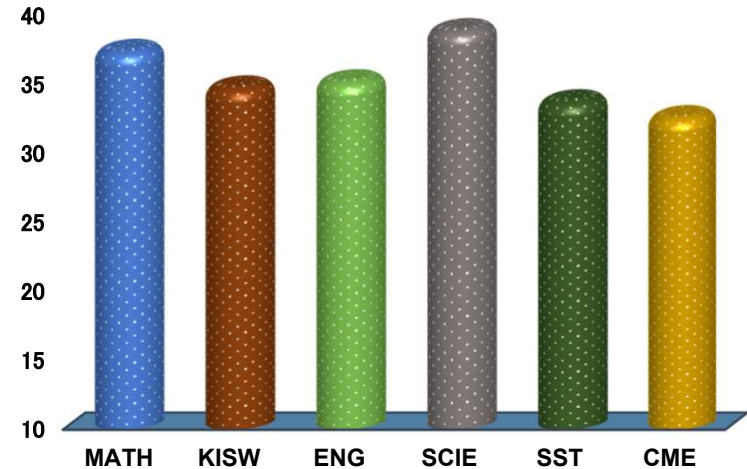

ANNA'S ELITE

REGION: IRINGA

SCHOOL AVERAGE

35.3

DISTRICT: KILOLO

SUBJECT AND GRADE PERFORMANCE ANALYSIS

SUBJECT RANKING

SCIENCE	38.8	78%	1
MATHEMATICS	37.3	75%	2
ENGLISH	35.1	70%	3
KISWAHILI	34.7	69%	4
SOCIAL STUDIES	33.7	67%	5
CIVIC AND MORAL EDUCATION	32.5	65%	6

SUBJECT GRADE ANALYSIS

SUBJECT/GRADE	A	B	C	D	F
MATHEMATICS	6	10	4	0	0
KISWAHILI	6	6	8	0	0
ENGLISH	5	7	8	0	0
SCIENCE	7	7	1	0	0
SOCIAL STUDIES	6	7	8	0	0
CIVIC AND MORAL	3	6	5	2	0

OVERALL GRADE ANALYSIS

Grade	Count	Total	Percentage
A	4	20	5%
B	12		15%
C	4		5%
D	0		0%
F	0		0%

CHART SUBJECT ANALYSIS

BOYS VS GIRLS PERFORMANCE

Gender	SAT	SAT	TOTAL
Boys	13	7	20
	36%		35%

SEATED	20	100%
ABSENTEES	0	0%
PASSED	20	100%
FAILED	0	0%